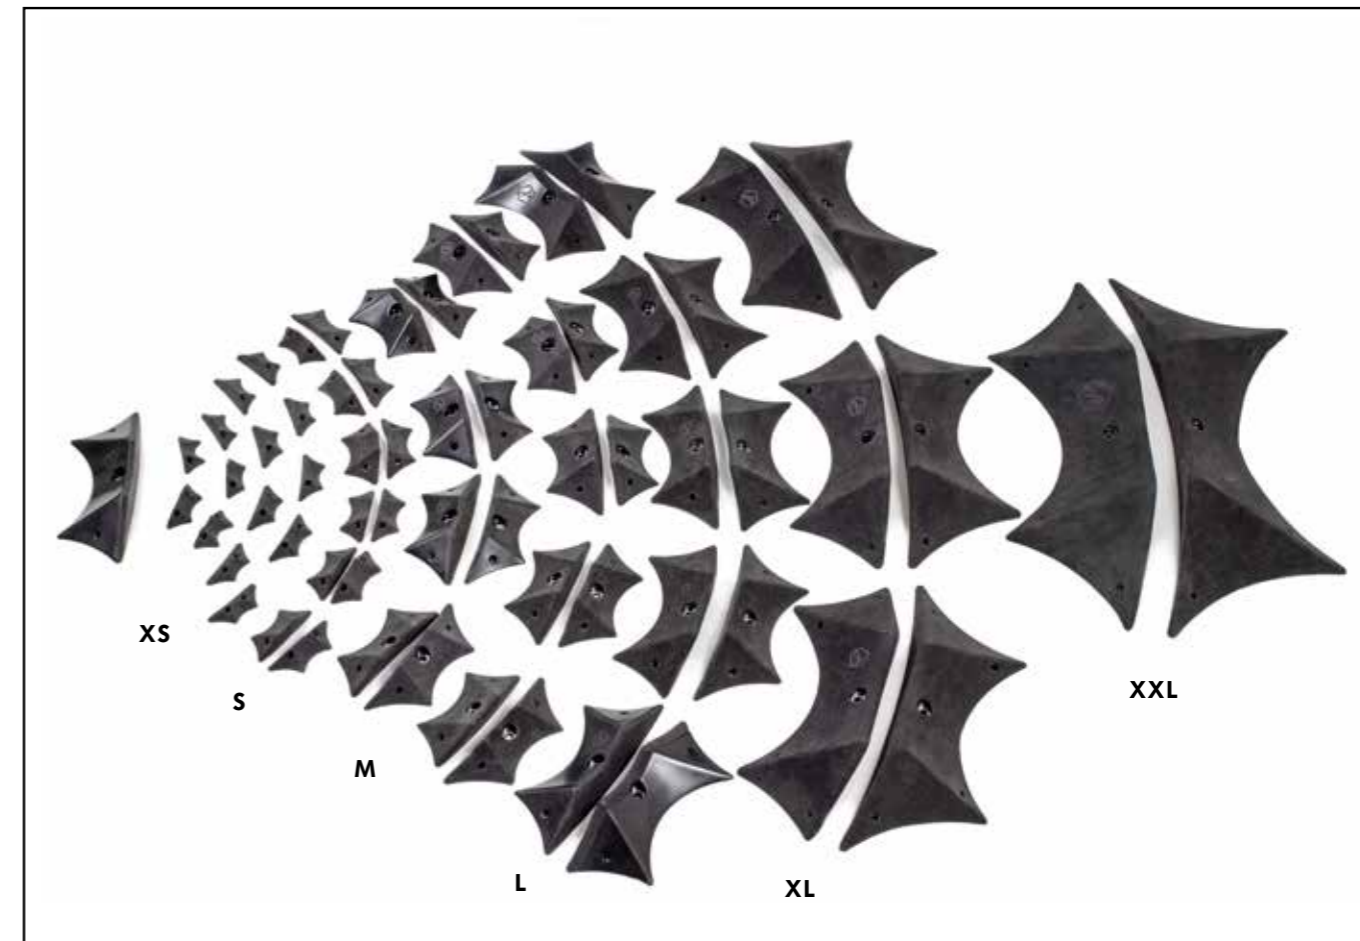

MACRO BAT 8

Art.No. FT **PT.VM.00008**
 Art.No. DT **PT.VM.00016**
 Length **633**
 Holds **1**

BATS —

**MODULAR
DIRECT
FURIOUS**

→ **BATS SERIES**

The innovative and eye-catching shape of the BATS is extending routesetting to a new level. Different sizes, angles and incuts as well as countless possible combinations and adjustments help you to create very special movements, grip combinations and visual routes.