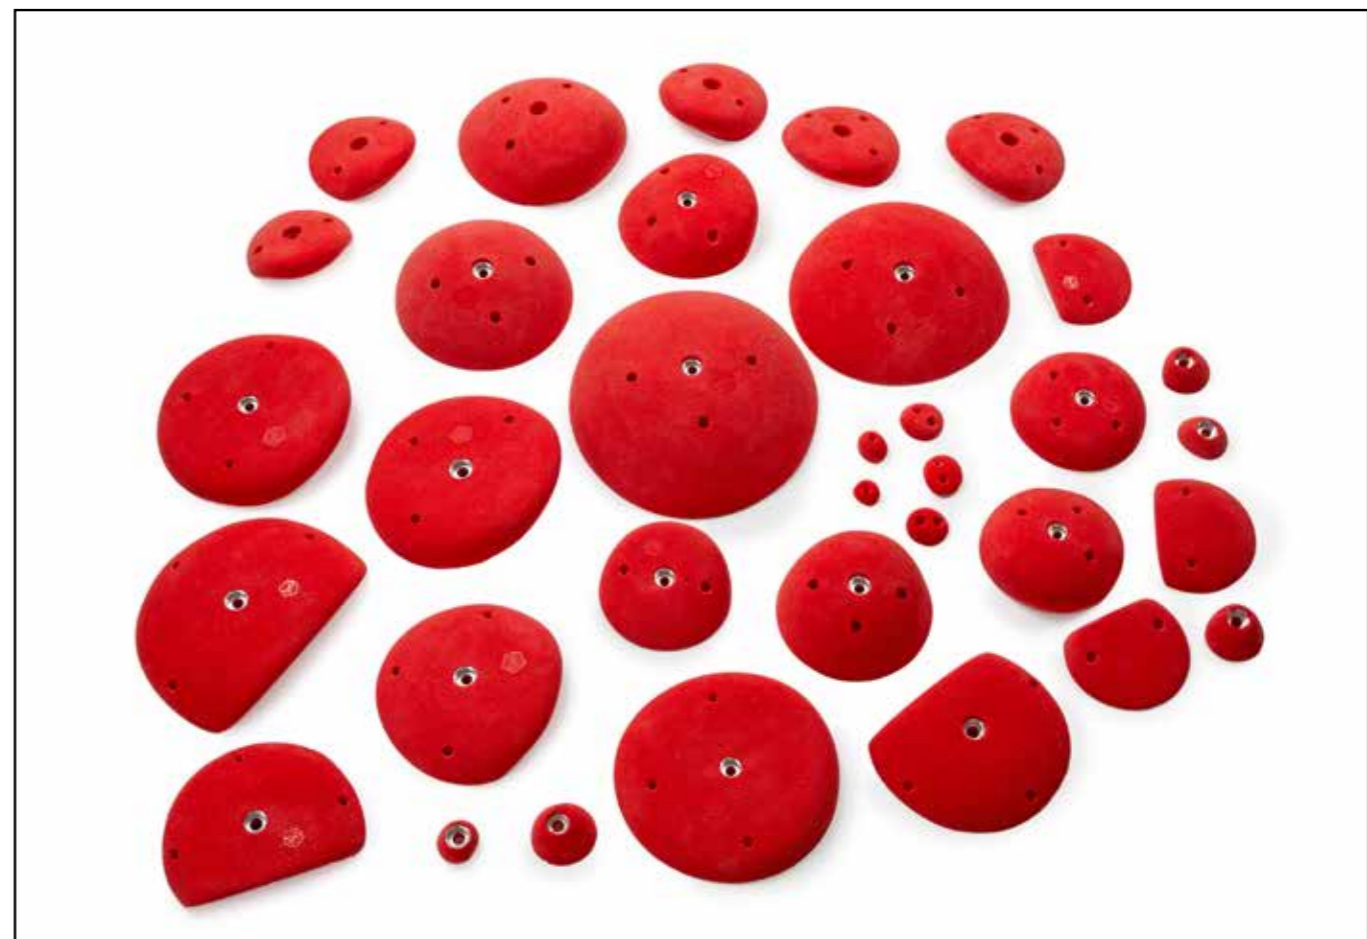

63 HOLDS Moon Complete

Art. No. 910291

Size: S - XL

Style: Crimps, Edges, Pinches, Jugs

Level: MIXED

FULLMOON —

**PLEASANT
ERGONOMIC
ROUND**

→ **FULLMOON SERIES**

Art.No. 910396

Size: XS - XL

Style: Crimps, Jugs, Slopers

Level: EASY - HARD

TRAINING —

The **POLYBOARD** is a multifunctional hangboard. In addition to the essential finger pockets it comes with specially designed holds, providing countless setup and training possibilities for every skill. Outstandingly special are the eyebolts, where individual training tools can be attached easily. A proper power tool for fingerstrength and full-body workout.